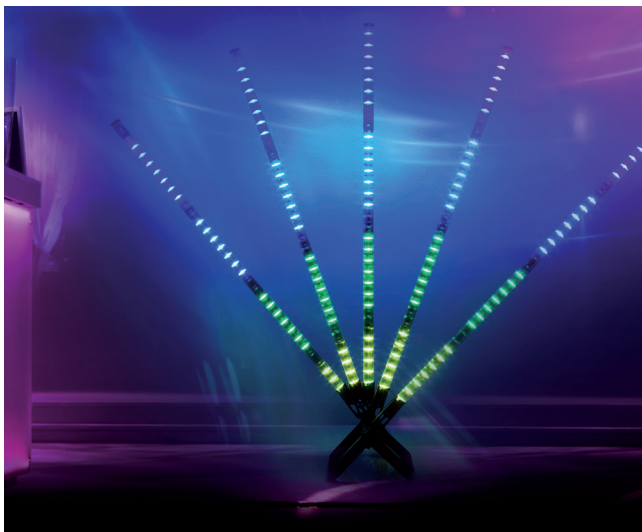

REZOTUBE PACK

High-Resolution LED Tube Display Package

Add brilliant, dramatic effects to your shows! Five 1-meter LED tube effects lights deliver the ultimate visual performance experience, whether you set the lights to be synchronized to the music or set them for independent operation. Either way, with 32 ultra bright high-resolution LEDs per tube, the effects are spectacular—and crisp from any viewing distance. Multiple mounting options ensure total setup flexibility and a convenient carry case make transport easy.

- 64 RGB LEDs per tube for high resolution and ultra bright graphics
- Multi-mounting options: Ships with mounts for individual tubes or fanned display options on floor or hung
- Bring-it-all carrying case included—fits all accessories in a single package

64 LEDS/TUBE	5 TUBES	RGB
DMX	STAND OR HANG	CASE INCLUDED

DMX channels	9, 480	Display	Monochrome backlit LCD
Protocols	Artnet, Klingnet, DMX	Power	150W
DMX Connectors	3-pin XLR in-out, RJ 45 in-out	Input voltage	110-240 VAC, 50/60 Hz
Tubes	5 x 1 m (64 RGB leds per tube)	Weight	tubes 0,25 kg each, controller 1,58kg